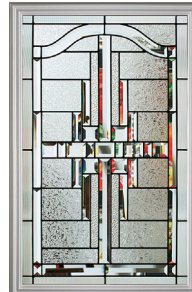

Glass Options

Black Caming

Templar

Privacy Glass

Wrought Iron

Zinc Caming