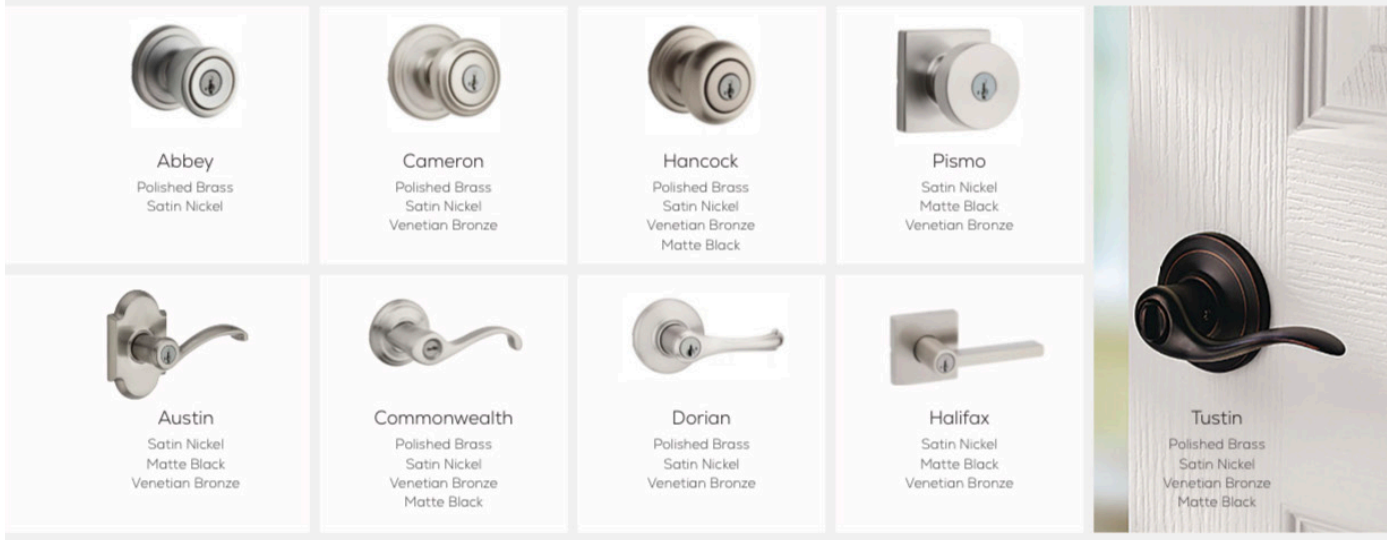

KNOBS & LEVERS

HANDLESETS